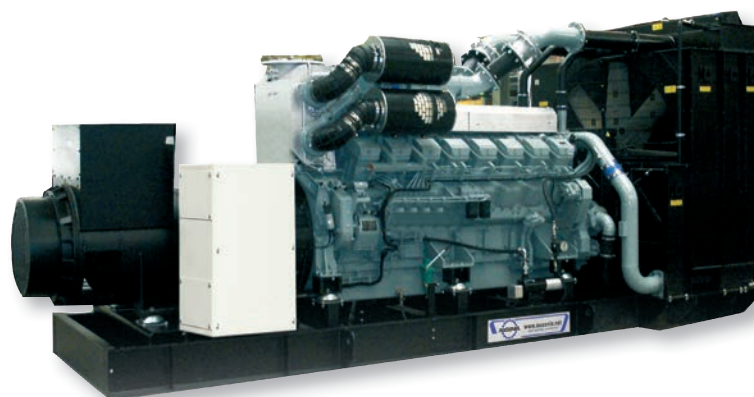

Powered by:

Utilities

1,2 MW emergency operation

Diesel Gensets with *Mitsubishi* engine

770 - 2400 kVA

Model	50 Hz - 1500 rpm - 400/230 V					Dimensions and weight				
	PRP		LTP		Fuel cons. PRP@75% l/h	Open on skidbase		Soundproofed Silent version		
	kVA	kW	kVA	kW		LxWxH mm	kg	Type	LxWxH mm	kg
MI0770SWD	770	616	850	680	126	4000x1650x2200	6500	F	6000x2180x2400 ⁽¹⁾	7980
MI1000SWD	1000	800	1100	880	167	4300x2000x2400	9000	G	7000x2400x2700 ⁽¹⁾	11800
MI1280SWD	1280	1024	1400	1120	205	4320x2000x2250	9500	35'	10500x2435x2990 ⁽¹⁾	17300
MI1400SWD	1400	1120	1500	1200	211	4400x2000x2250	9650	35'	10500x2435x2990 ⁽¹⁾	17450
MI1750SWD	1750	1400	1920	1536	260	5100x2000x2250 ⁽¹⁾	12000	35'	10500x2435x2990 ⁽¹⁾	19000
MI1900SWD	1900	1520	2100	1680	298	5100x2000x2550 ⁽¹⁾	12530	35'	10500x2435x2990 ⁽¹⁾	19530
MI2000SWD	2000	1600	2200	1760	324	5635x2392x3315 ⁽¹⁾	14100	40'	12190x2435x2990 ⁽¹⁾	22900
MI2280SWD	2280	1824	2500	2000	370				contact headquarters	
MI2400SWD	2400	1920	2640	2112	370				contact headquarters	

Model	Diesel engine							Alternator		
	Type	PRP kW	LTP kW	Asp.	Cyl.	Displ.	Gov.	Leroy Somer	Marelli	Mecc Alte
MI0770SWD	S12A2-PTA	657	724	TCA	12V	33930	E	LSA 49.3 M8	MJB 355 MB4	ECO43-1S/4
MI1000SWD	S12H-PTA	890	980	TCA	12V	37110	E	TAL049E	MJB 400 MB4	ECO43-1M/4
MI1280SWD	S12R-PTA	1080	1190	TCA	12V	49030	E	LSA 50.2 L7	MJB 400 LB4	ECO43-2L/4
MI1400SWD	S12R-PTA2	1165	1285	TCA	12V	49030	E	LSA 50.2 L8	MJB 450 MB4	ECO43-VL/4
MI1750SWD	S16R-PTA	1480	1620	TCA	16V	65370	E	LSA 52.3 S5	MJB 450 LB4	ECO46-2S/4
MI1900SWD	S16R-PTA2	1630	1790	TCA	16V	65370	E	LSA 52.3 S6	MJB 500 SC4	ECO46-1L/4
MI2000SWD	S16R-F1PTAW2	1777	1947	TCA	16V	65370	E	LSA 52.3 S6	MJB 500 SC4	ECO46-1L/4
MI2280SWD	S16R2-PTAW	1899	2106	TCA	16V	79900	E	LSA 52.3 L9	MJB 500 LA4	ECO46-1.5L/4
MI2400SWD	S16R2-PTAW-E	1986	2193	TCA	16V	79900	E	LSA 52.3 L12	MJB 500 LA4	ECO46-2L/4